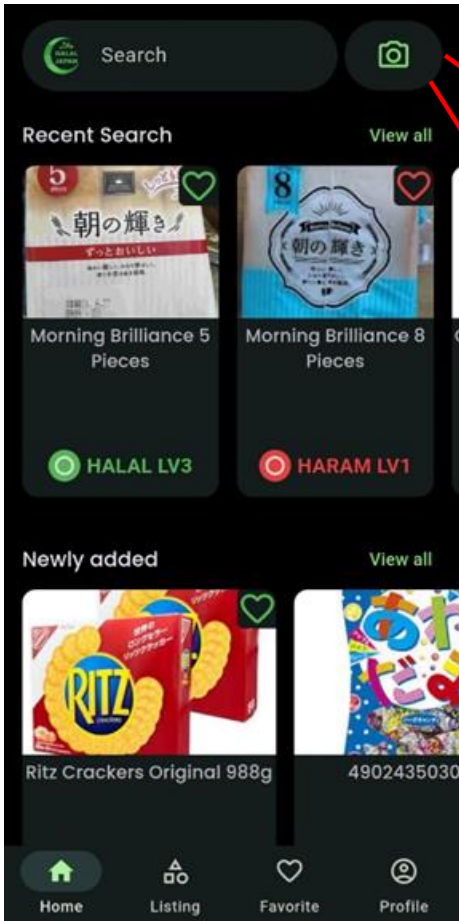

NEWS Notice Musée KARATO café opening hours Change on December 6, 9 and 12, 2024 MORE +

Product Information in English

- App **Payke** can scan the barcodes of products and instantly display detailed information in English, making shopping in Japan easier for overseas visitors.
- Download the app from the icon on the left.
- If you scan the product's barcode using the scan icon on the right, English information will be displayed.

Useful information for Muslim participants

Prayer room at the conference venue

- There is a prayer room on the 8th floor of Osaka University Nakanoshima Center.
- Prayer times for December 9th and 10th, 2024:
 - Dhuhr : 11:50 JST
 - Asr : 14:29 JST
 - Maghrib : 16:48 JST

Muslim-friendly mobile apps: HALAL JAPAN

- Smartphone App that effectively identify whether food and drink are halal.
- Available on Play Store and App Store.
- Search manually by category, store, and brand or scan the product barcode.
- Free trial for 7 days, enough for the conference period.