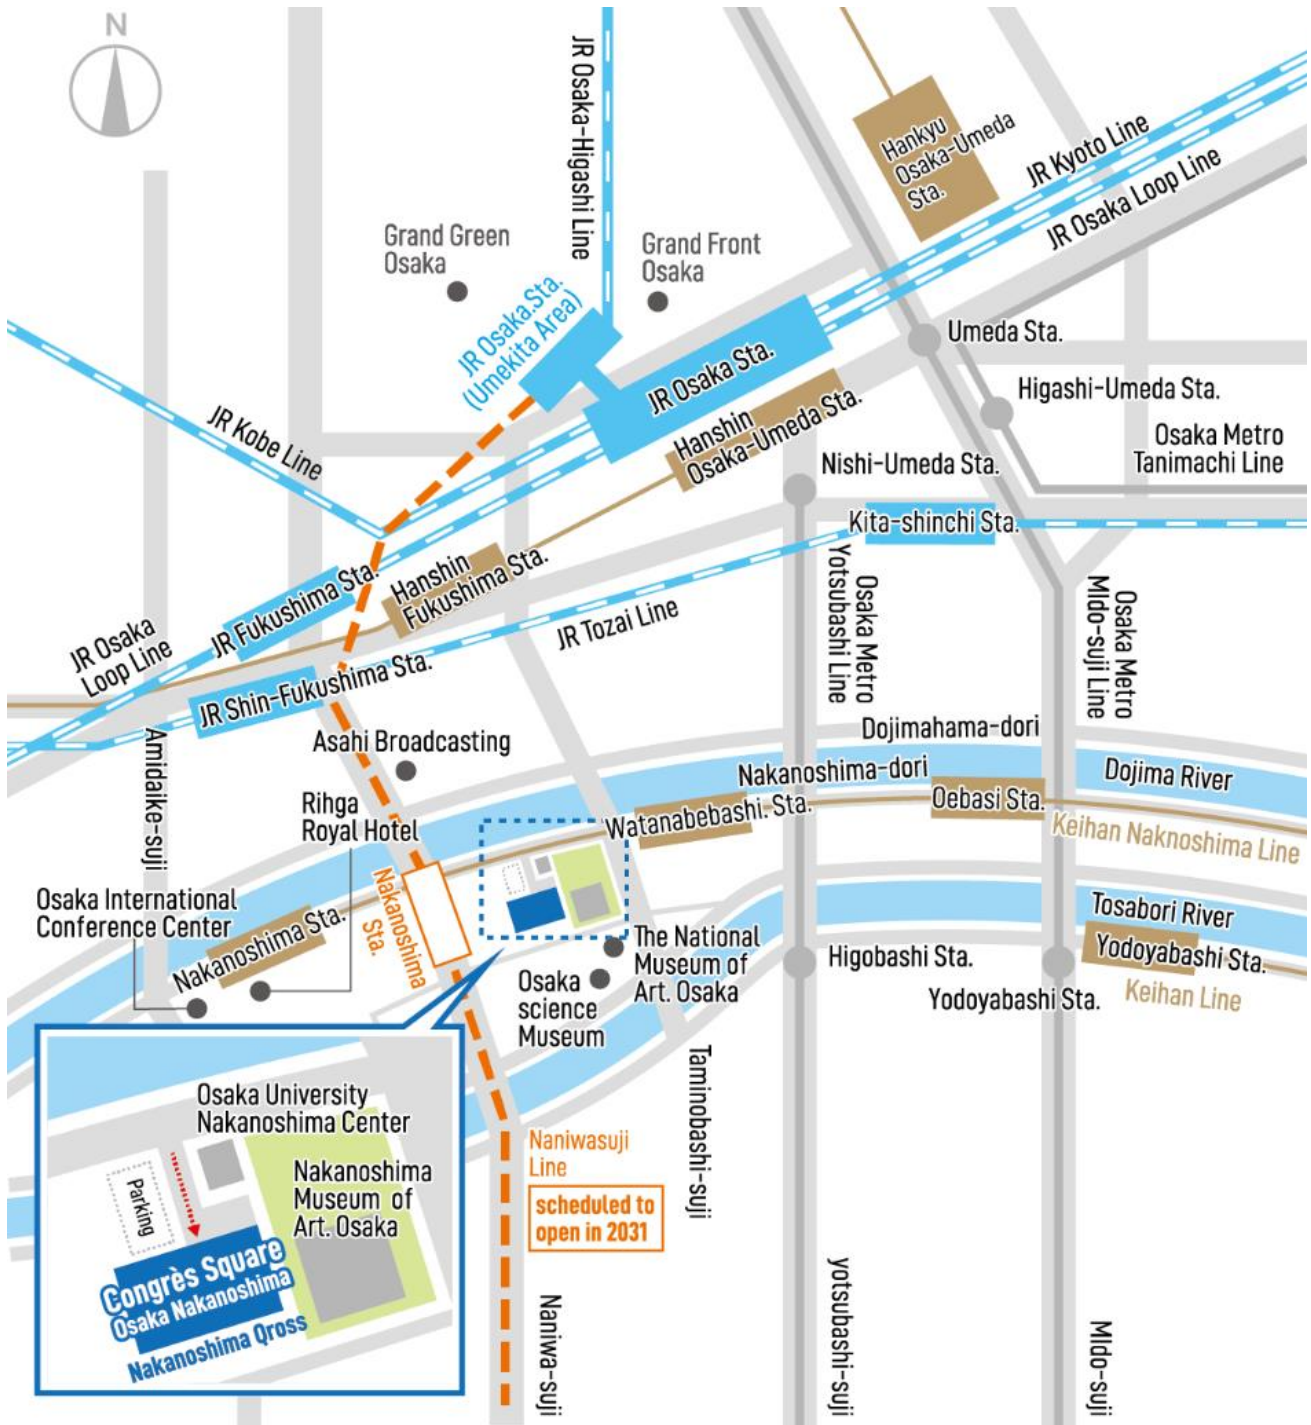

Taxi apps

- To call a taxi, apps (ex. GoTaxi and DidiTaxi) are convenient in Osaka.

Conference venue

The venues are Osaka University Nakanoshima Center and Congres Square Osaka Nakanoshima, which are adjacent to each other. The venues are located in Nakanoshima, Osaka, with good access from central Osaka.

- Five-minute walk from Nakanoshima Station on the Keihan Nakanoshima Line
- Ten-minute walk from Fukushima Station on the Hanshin Main Line
- Ten-minute walk from Higobashi Station on the Osaka Metro Subway Yotsubashi Line
- Fifteen-minute walk from Yodoyabashi Station on the Osaka Metro Subway Midosuji Line or Keihan Main Line
- Twenty-minute walk from JR Osaka Station
- Ten-minute walk from Fukushima Station on the JR Osaka Loop Line or Shin-Fukushima Station on the JR Tozai Line

Nearby stations and guidance

1. **Nakanoshima Station** 

 - **Walking Distance:** Approximately 5 minutes.
 - **Address:** 5-3, Nakanoshima, Kita-ku, Osaka-shi, Osaka 530-0005.
 - **Train Line:** Keihan Nakanoshima Line
2. **Fukushima Station**  

 - **Walking Distance:** Approximately 11 minutes from Exit Gate.
 - **Address:** 7-1-3 Fukushima, Fukushima-ku, Osaka-shi, Osaka 553-0003.
 - **Train Line:** JR Osaka Loop Line (the next station from JR Osaka Station)
3. **Higobashi Station** 