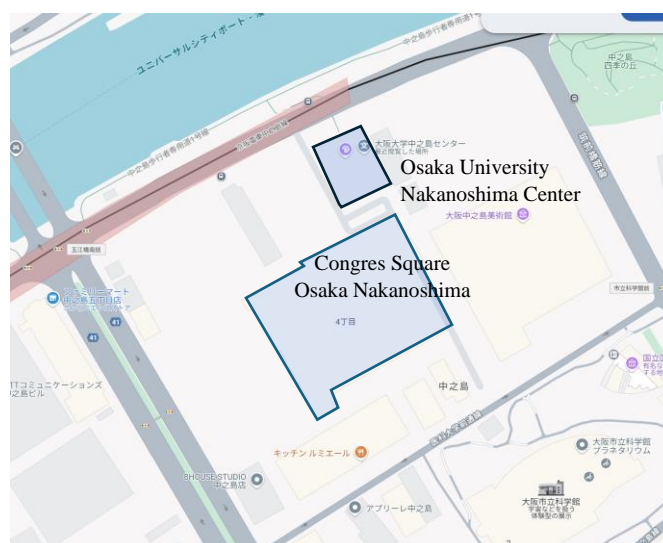

Taxi apps

- To call a taxi, apps (ex. GoTaxi and DidiTaxi) are convenient in Osaka.

Conference venue

The venues are Osaka University Nakanoshima Center and Congres Square Osaka Nakanoshima, which are adjacent to each other. The venues are located in Nakanoshima, Osaka, with good access from central Osaka.

- Osaka University Nakanoshima Center
<https://www.onc.osaka-u.ac.jp/>
3-53 Nakanoshima 4-chome, Kita-ku, Osaka 530-0005, Japan
Google map: <https://maps.app.goo.gl/ytNSJ21BT7kivwT7A>
- Congres Square Osaka Nakanoshima
<https://osaka.congres-square.jp/nakanoshima/en/>
3-51, Nakanoshima 4-chome, Kita-ku, Osaka 530-0005, Japan
Google map: <https://maps.app.goo.gl/WDULr37MX9w6inWP7>

Nearby stations and guidance

1. **Nakanoshima Station** 

 - **Walking Distance:** Approximately 5 minutes.
 - **Address:** 5-3, Nakanoshima, Kita-ku, Osaka-shi, Osaka 530-0005.
 - **Train Line:** Keihan Nakanoshima Line
2. **Fukushima Station**  